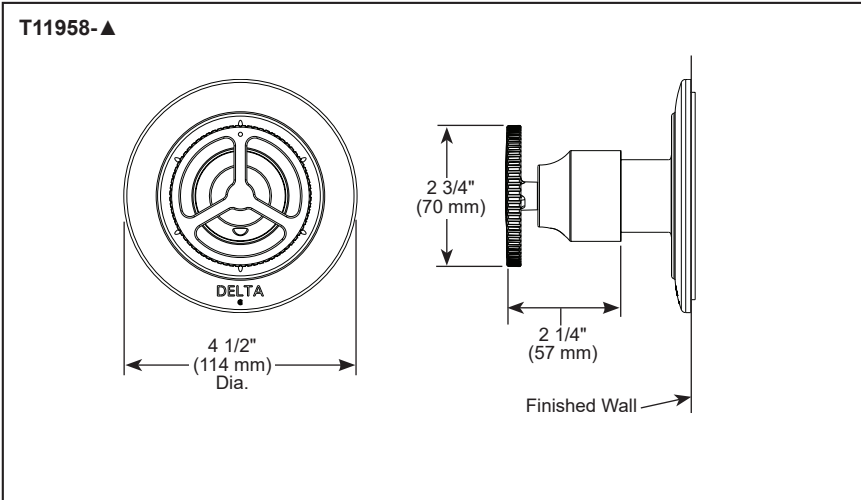

see what Delta can do™

CUSTOM SHOWER DIVERTER

- Trinsic® Collection
- Three Function Diverter Trim (T11858)
- Six Function Diverter Trim (T11958)
- Coordinates With The Delta Trinsic® Styled Bath Suites

STANDARD SPECIFICATIONS

- Three function diverter. 2 individual positions, 1 shared position
- Six function diverter. 3 individual positions, 3 shared positions
- Must also order R1 1000 rough-in
- Two individual positions, no shared positions, order cartridge RP71717
- Three individual positions, no shared positions, order cartridge RP71718
- Installation extension kit order RP75137, adds 1" to maximum installation thickness