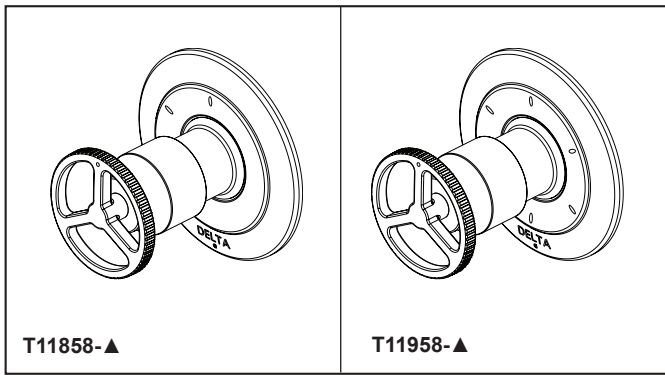

see what Delta can do™

CUSTOM SHOWER DIVERTER

- Trinsic® Collection
- Three Function Diverter Trim (T11858)
- Six Function Diverter Trim (T11958)
- Coordinates With The Delta Trinsic® Styled Bath Suites

STANDARD SPECIFICATIONS

- Three function diverter. 2 individual positions, 1 shared position
- Six function diverter. 3 individual positions, 3 shared positions
- Must also order R1 1000 rough-in
- Two individual positions, no shared positions, order cartridge RP71717
- Three individual positions, no shared positions, order cartridge RP71718
- Installation extension kit order RP75137, adds 1" to maximum installation thickness