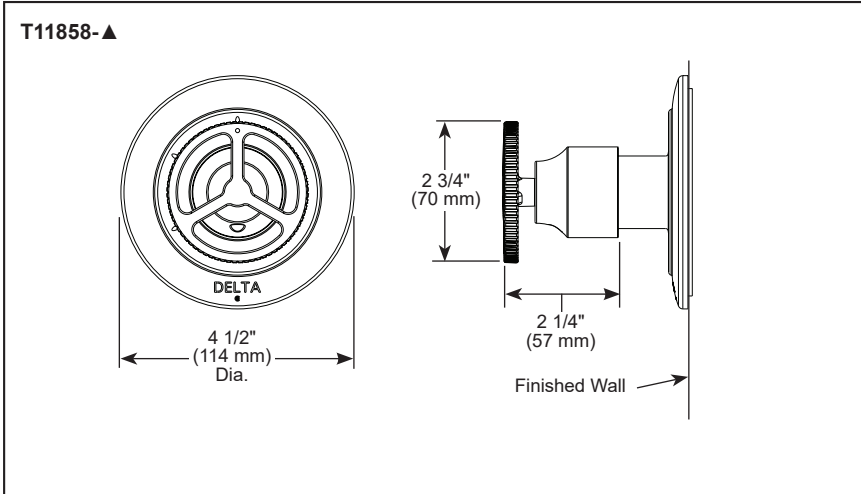

see what Delta can do™

CUSTOM SHOWER DIVERTER

- Trinsic® Collection
- Three Function Diverter Trim (T11858)
- Six Function Diverter Trim (T11958)
- Coordinates With The Delta Trinsic® Styled Bath Suites

STANDARD SPECIFICATIONS

- Three function diverter. 2 individual positions, 1 shared position
- Six function diverter. 3 individual positions, 3 shared positions
- Must also order R1 1000 rough-in
- Two individual positions, no shared positions, order cartridge RP71717
- Three individual positions, no shared positions, order cartridge RP71718
- Installation extension kit order RP75137, adds 1" to maximum installation thickness